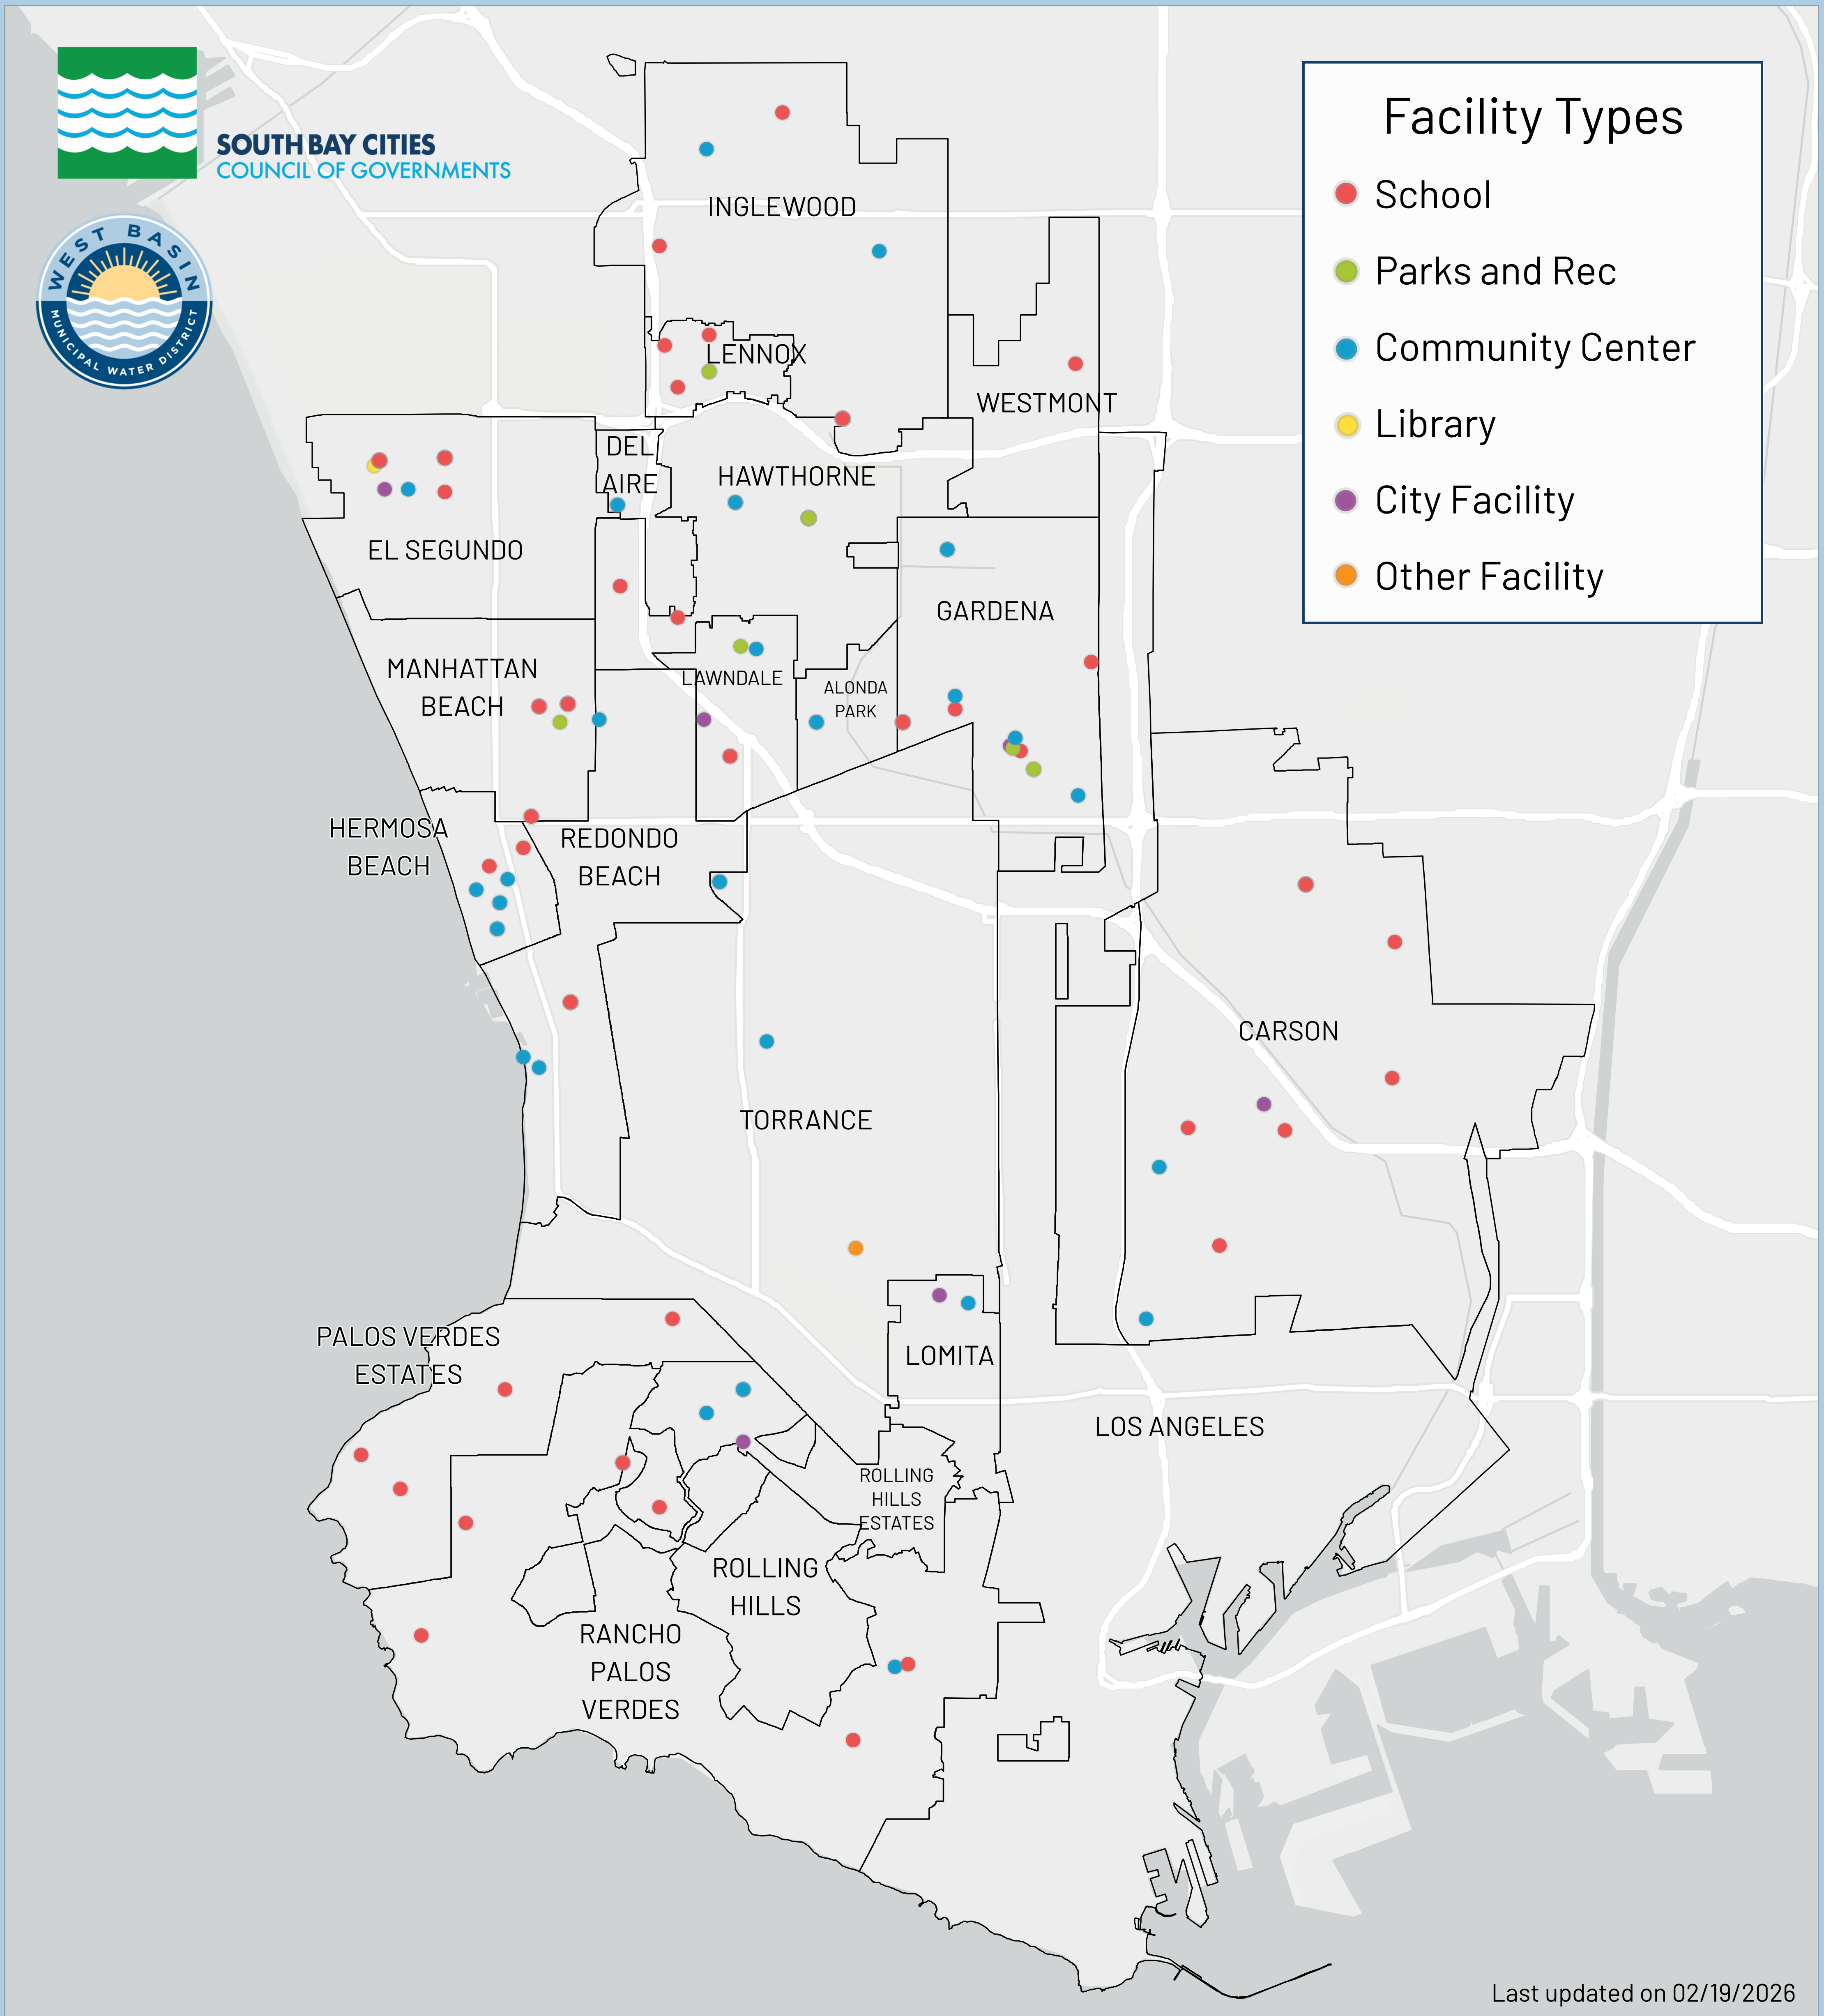

SOUTH BAY WATER BOTTLE FILLING STATIONS

Before

After

Installation at Palos Verdes Peninsula HS

119 Stations...

have been installed in the South Bay out of 145 total installed throughout the West Basin service area from 2017 to present.